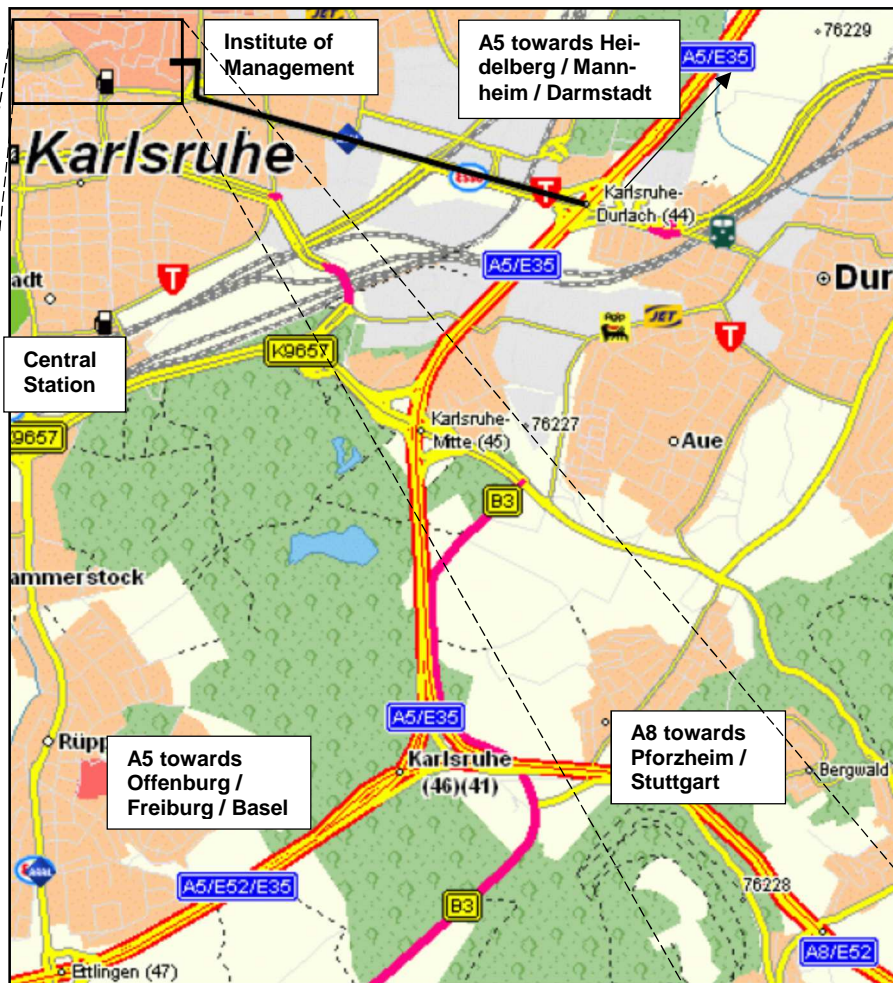

Directions and Site Map

Chair of Management &
Chair of Management Accounting &
Chair of Human Resource Management
Kaiserstr. 89, 2nd upper floor
76133 Karlsruhe

Parking Deck „Kronenplatz“
Fritz-Erler-Str.
76133 Karlsruhe